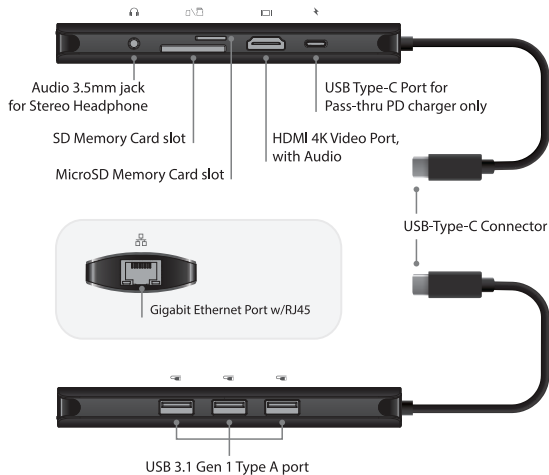

VANTEC™ LINK

USB-C Multi-Function Hub with Power Delivery

CB-CU301MDSH

User Guide
www.vantecusa.com

USB-C Multi-Function Hub with Power Delivery

*No drivers required for all Operating Systems

Connect to devices